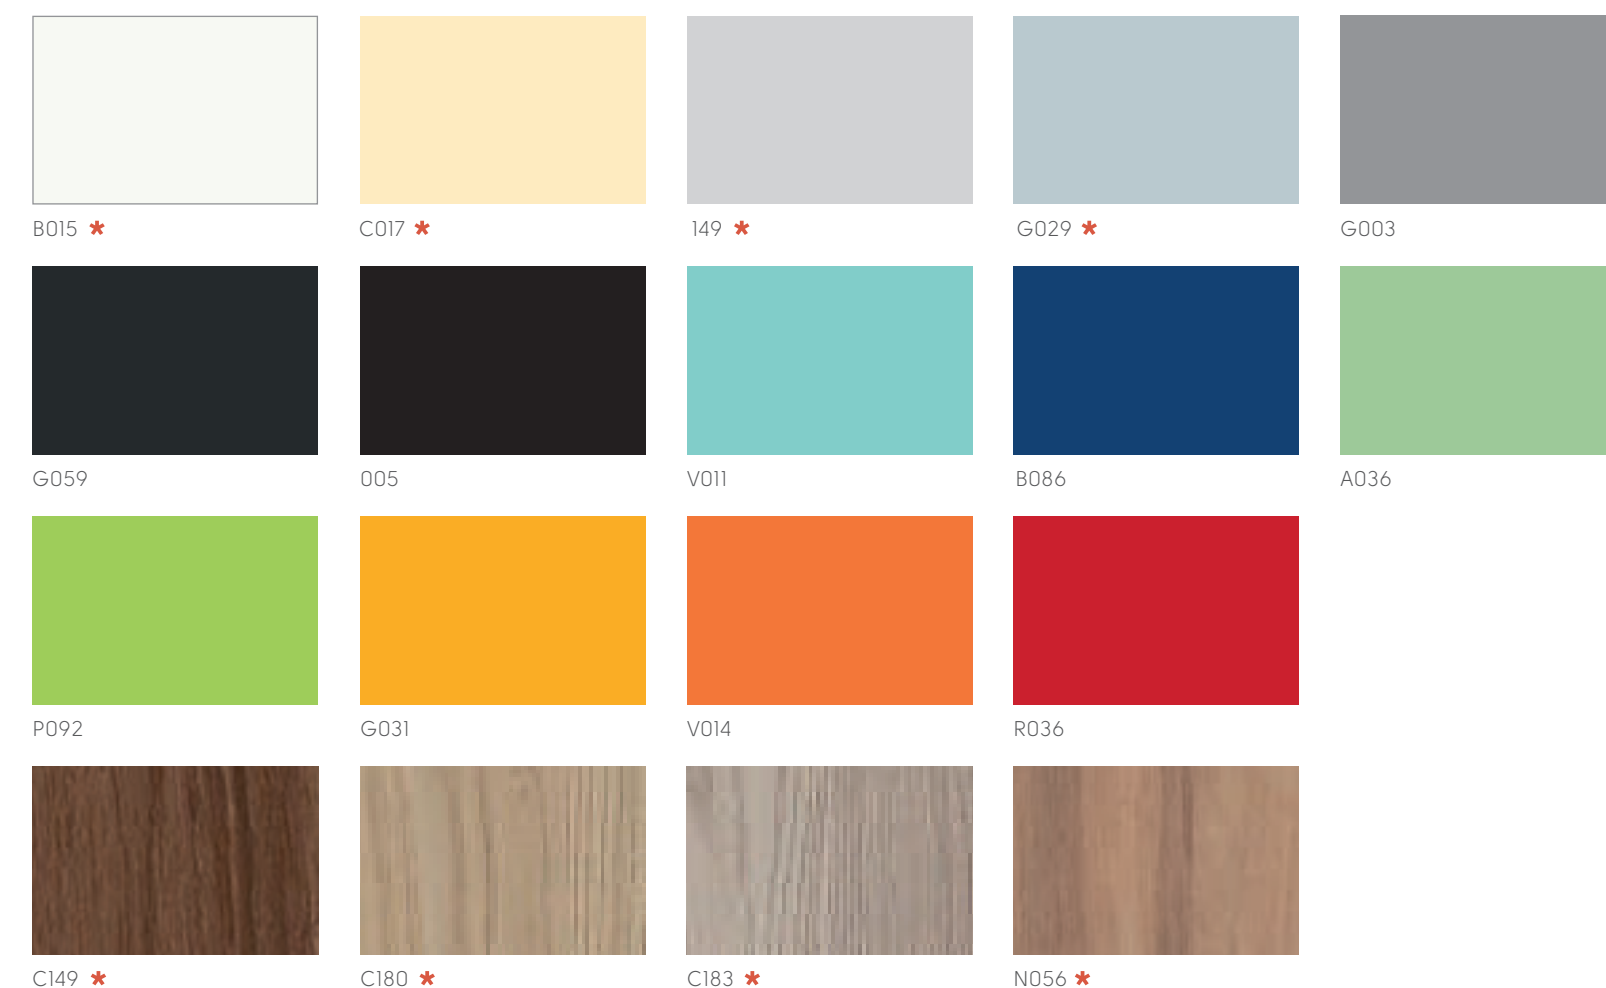

COMPACT | COMPACT | COMPACT | COMPACT | KOMPAKTPLATTE

INTERIOR | INTERIOR | INTÉRIEUR | INDOOR | INNENBEREICH